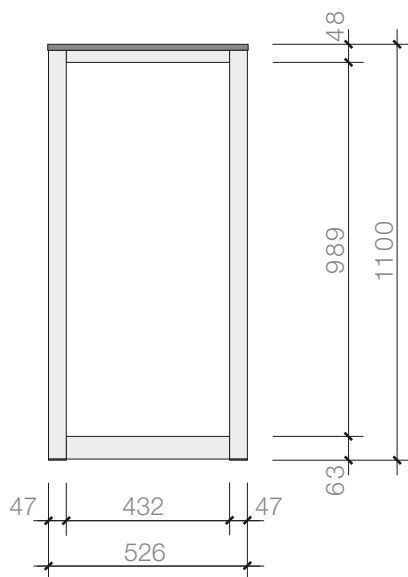

### Front view

### Graphics - measurements

947 x 1005 mm

### Side view

447 x 1005 mm