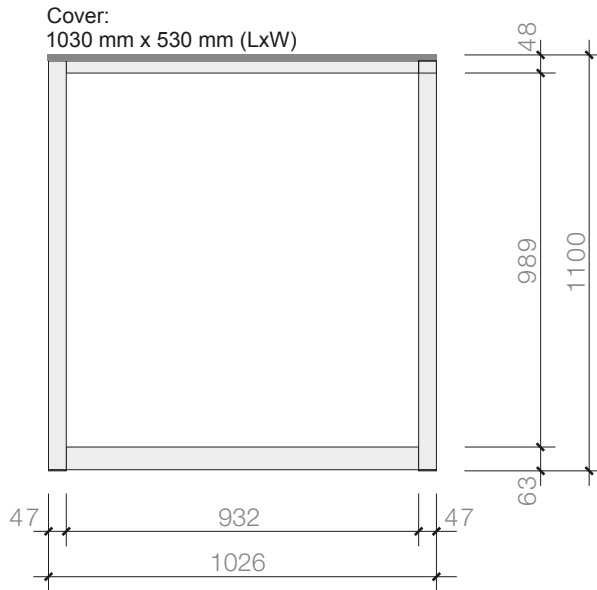

# MEASUREMENTS - SYMA System components

Information on the measurements of the SYMA system components including measurements for preparation of graphs

### Front view

### Graphics - measurements

947 x 1005 mm

### Side view

447 x 1005 mm