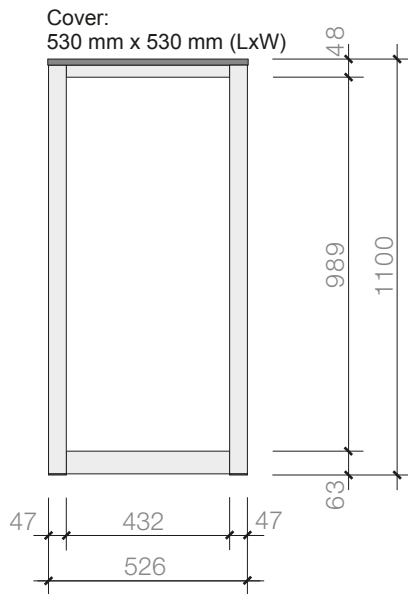

MEASUREMENTS - SYMA System components

Information on the measurements of the SYMA system components including measurements for preparation of graphs

SYMA - Counter/ Item - 136

Front view

Graphics - measurements

447 x 1005 mm

Side view

447 x 1005 mm

A 530 · B 530 · C 1100