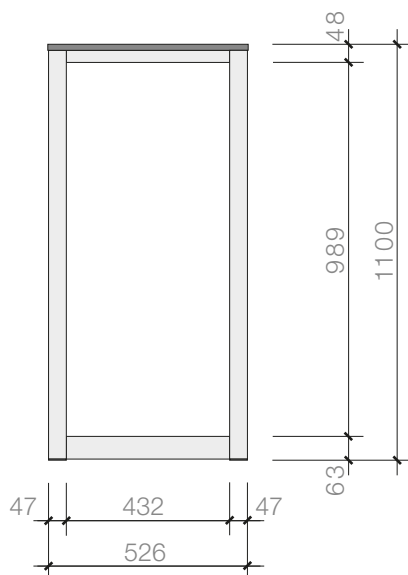

MEASUREMENTS - SYMA System components

Information on the measurements of the SYMA system components including measurements for preparation of graphs

SYMA - Counter/ Item - 136

Front view

Graphics - measurements

447 x 1005 mm

Side view

447 x 1005 mm

A 530 · B 530 · C 1100