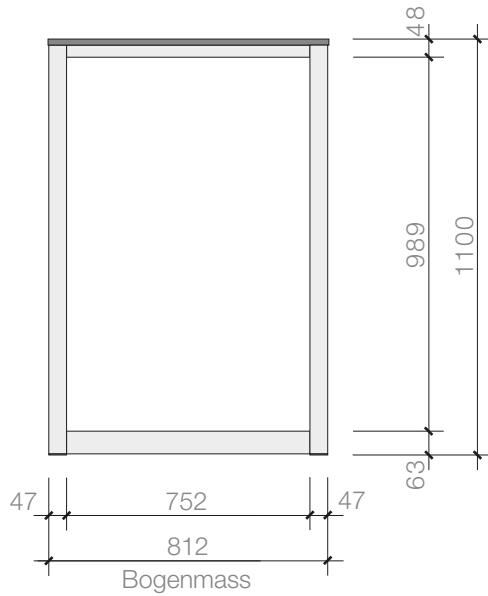

MEASUREMENTS - SYMA System components

Information on the measurements of the SYMA system components including measurements for preparation of graphs

SYMA - Counter/ Item - 137

Front view

Graphics - measurements

755 x 1005 mm

Side view

447 x 1005 mm