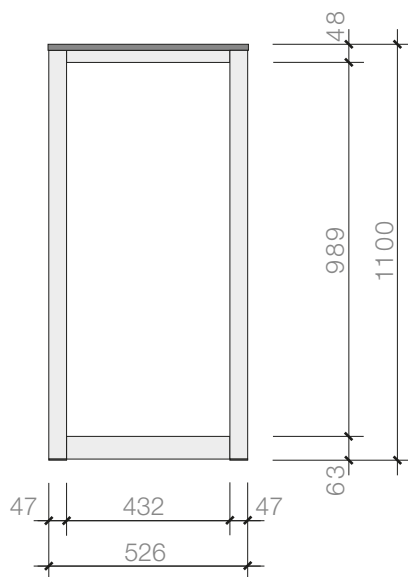

MEASUREMENTS - SYMA System components

Information on the measurements of the SYMA system components including measurements for preparation of graphs

SYMA - Counter/ Item - 137

Front view

Graphics - measurements

755 x 1005 mm

Side view

447 x 1005 mm