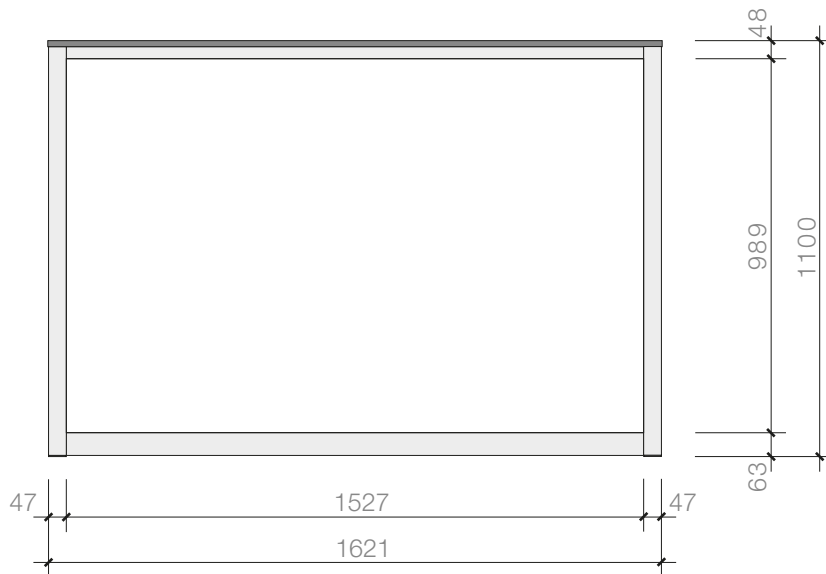

MEASUREMENTS - SYMA System components

Information on the measurements of the SYMA system components including measurements for preparation of graphs

SYMA - Counter/ Item - 138

Front view

Graphics - measurements

1540 x 1005 mm

Side view

447 x 1005 mm