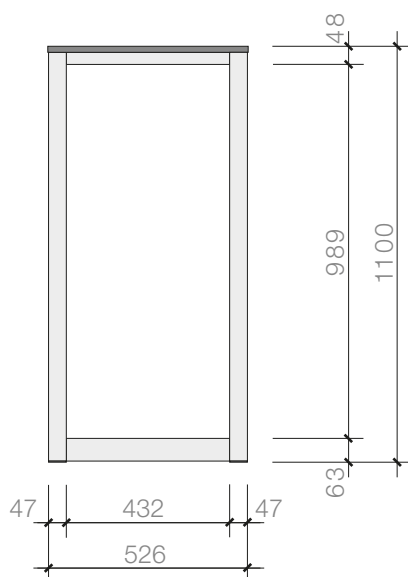

MEASUREMENTS - SYMA System components

Information on the measurements of the SYMA system components including measurements for preparation of graphs

SYMA - Counter/ Item - 138

Front view

Graphics - measurements

1540 x 1005 mm

Side view

447 x 1005 mm