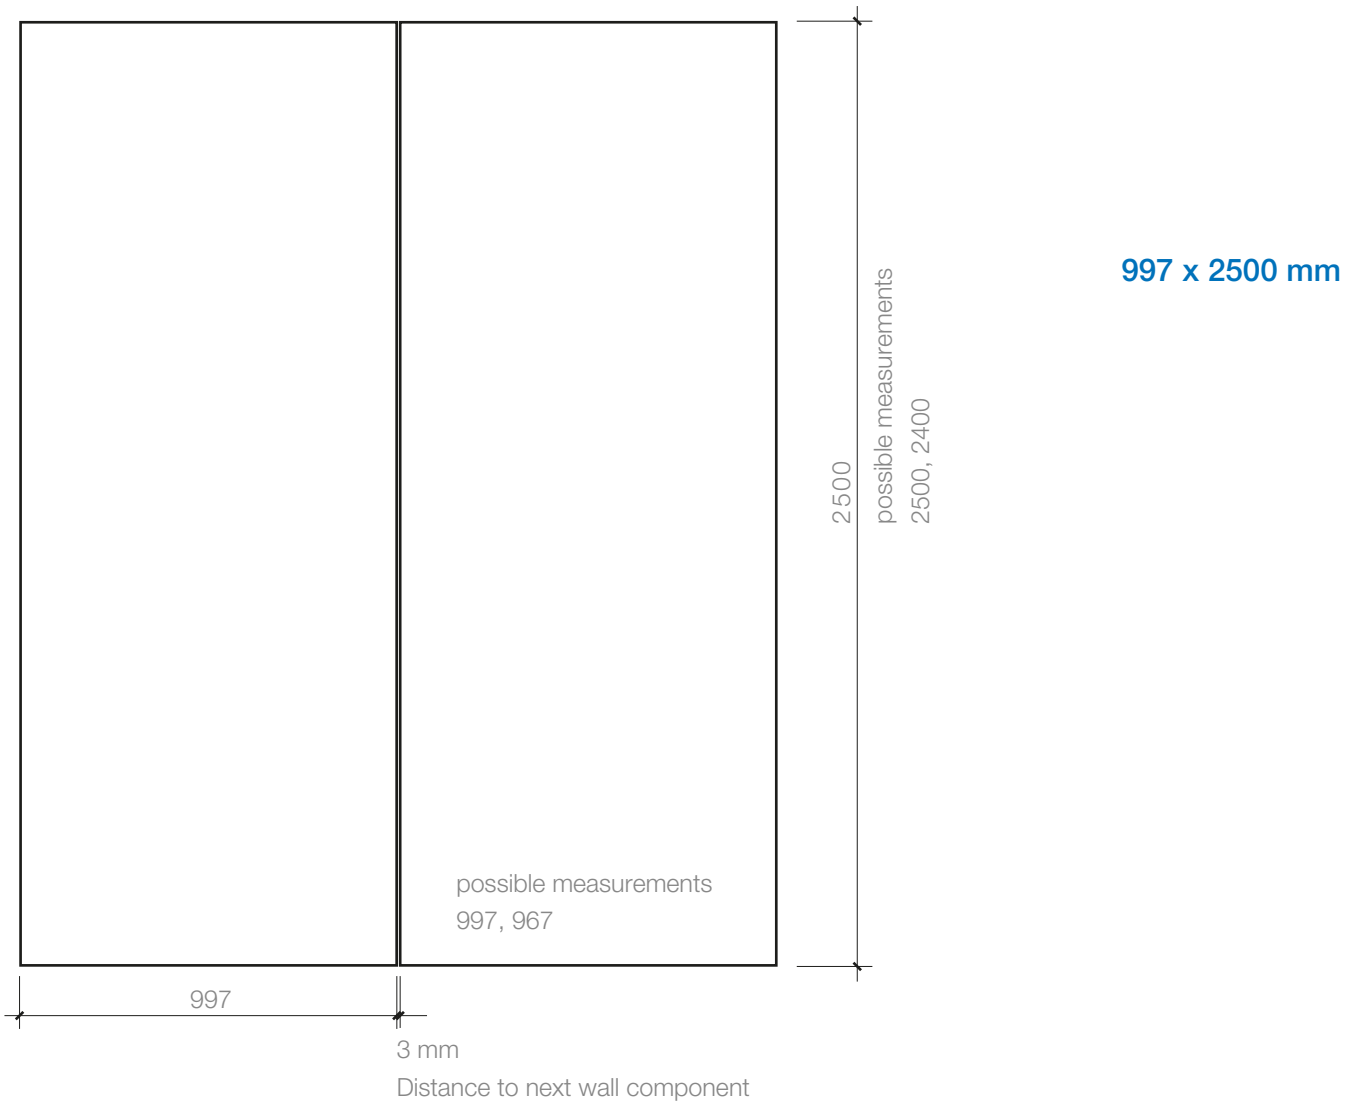

# MEASUREMENTS - SYMA System components

Information on the measurements of the SYMA system components including measurements for preparation of graphs

## SYMA - Wall components / SYMA System WALL

### Graphics - measurements

### Wall designs (subject across more than one wall)

It is not absolutely necessary to apply the data per wall component.  
We will divide up the design per wall component ourselves if you provide us with the graphics of the rear and side walls as a complete file.